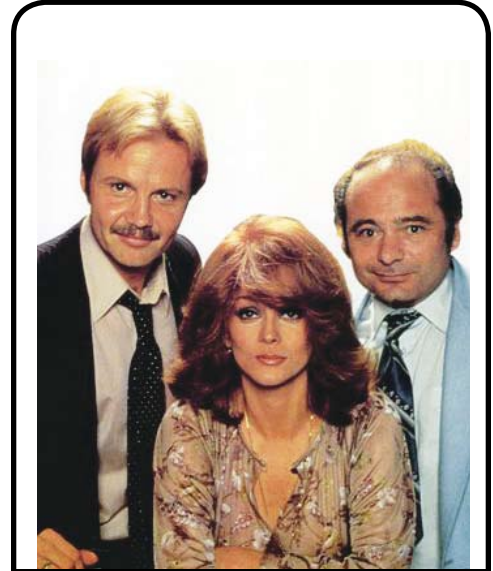

FROM RICHES TO RAGS

**Grey Gardens**

Drew Barrymore and Jessica Lange give two tour-de-force performances in this biographical adaptation of the eccentric aunt and first cousin of Jackie Kennedy, respectively Edith Bouvier Beale and her daughter Little Edie. *Grey Gardens* had previously been filmed as a documentary in the 1970s using actual footage of the Beales. This newly-created HBO production flashes back on the earlier lives of the two as Park Avenue debutantes while also presenting their current state of affairs as their wealth and grasp on reality slowly diminish. Both actresses excel in their skill and ability to flesh out these two unique women and eerily capture the realness and pathos of "Big and Little Edie." Available 07/14/09.

THAT LOVABLE REDHEAD

**The Lucy Show: The Official First Season**

Lucille Ball is one of the most respected and loved comedians of all time. She finally receives her DVD close-up as the complete first season of her 1962 television program *The Lucy Show* will be released this month for the very first time. When the show was originally broadcast, it never left the top ten in the ratings over its entire six-year run. The comedic timing of Lucille Ball and her co-star Vivian Vance who plays her roommate are outstanding. Match that with the skillful and excellent scripts created by several of the writers who also worked on *I Love Lucy* and you are in comedy heaven. There are 30 episodes completely unedited presented along with numerous bonus features such as an interview with Lucie Arnez, cast biographies and several original sponsor openings and closings. Available 07/21/09.