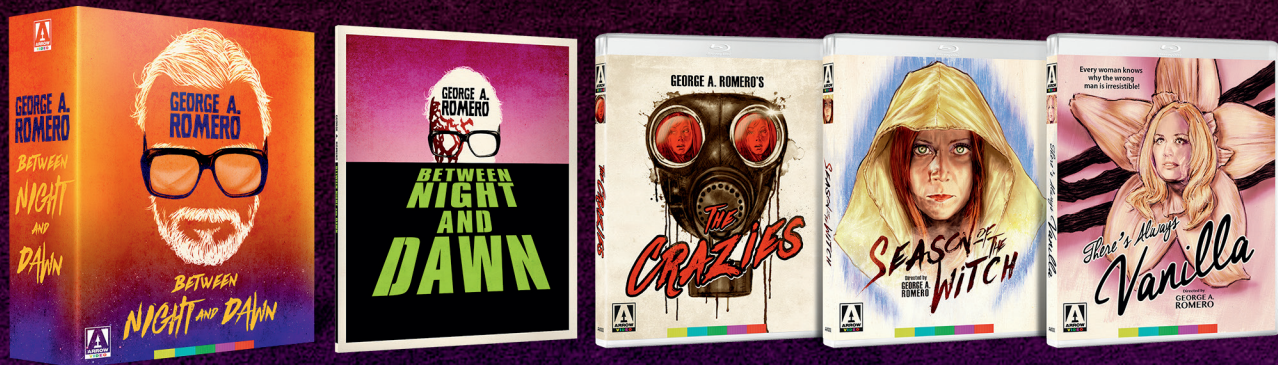

LIMITED EDITION CONTENTS

Brand new restorations on all three films from the original film elements • High Definition Blu-ray (1080p) and Standard DVD presentations • English subtitles for the deaf and hard of hearing • Reversible sleeves for each film featuring original and newly-commissioned artwork by Gilles Vranckx • Limited Edition 60-page booklet featuring new writing on the films • Brand new interviews, commentaries, extra features and much much more

RELEASED ON 14TH NOVEMBER