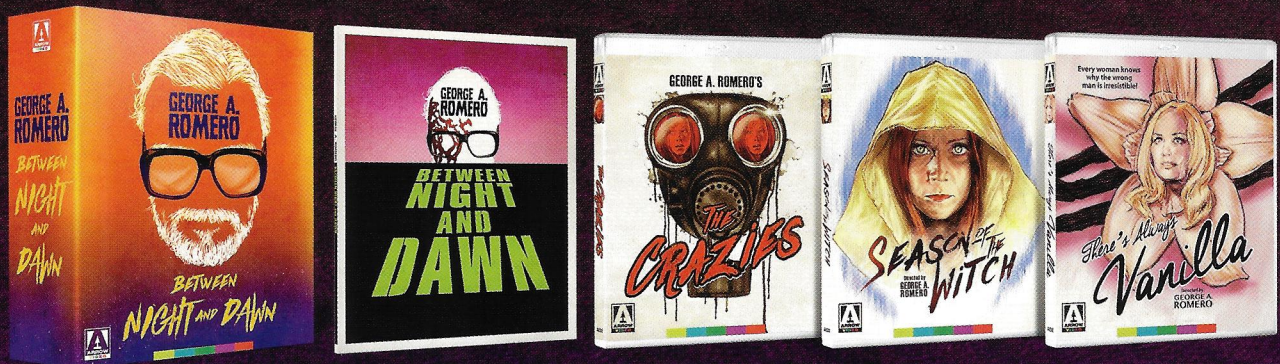

LIMITED EDITION CONTENTS

Brand new restorations on all three films from the original film elements • High Definition Blu-ray (1080p) and Standard DVD presentations • English subtitles for the deaf and hard of hearing • Reversible sleeves for each film featuring original and newly-commissioned artwork by Gilles Vranckx • Limited Edition 60-page booklet featuring new writing on the films • Brand new interviews, commentaries, extra features and much much more

RELEASED ON 14TH NOVEMBER