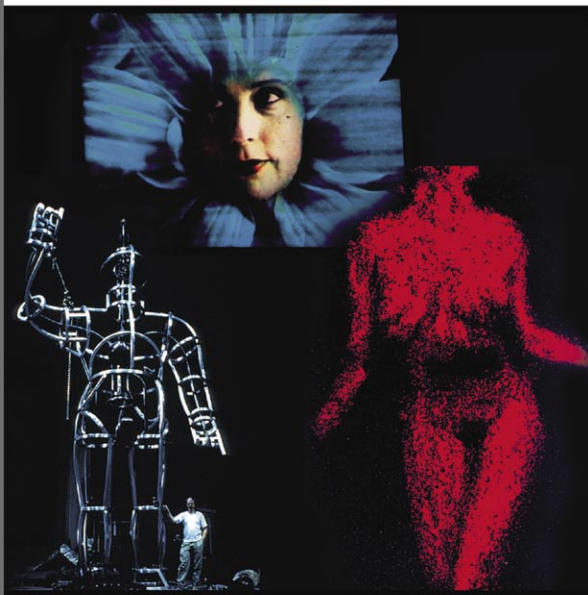

Charlie Ahearn's Artist Portrait Videos

Kiki Smith Jane Dickson Tom Otterness
Martin Wong John Ahearn Colette

 BRINKDVD

Charlie Ahearn Artist Portrait Videos

Film director Charlie Ahearn (Wild Style, 1982), has created a series of original videos on world renowned artists he knows well - John Ahearn (his twin), Jane Dickson (his wife), and close friends Kiki Smith, Tom Otterness, Martin Wong and Colette.

FEATURES

- Kiki in the Flesh
- Jane in Peepland
- Uberfrau
- Martin Wong
- Juanito - Walton Ave 1984
- In Preparation for the Salon

Artist	Ahearn, Charlie
Title	Artist Portrait Videos
Selection #	MVDV4638
UPC	022891463894
Prebook	9/4/2007
Street Date	10/9/2007
Retail	\$19.95
Genre	Visual Arts
Run Time	77 mins
Box Lot	30
Label	BRINK
Audio	5.1 Surround Sound
Format	DVD