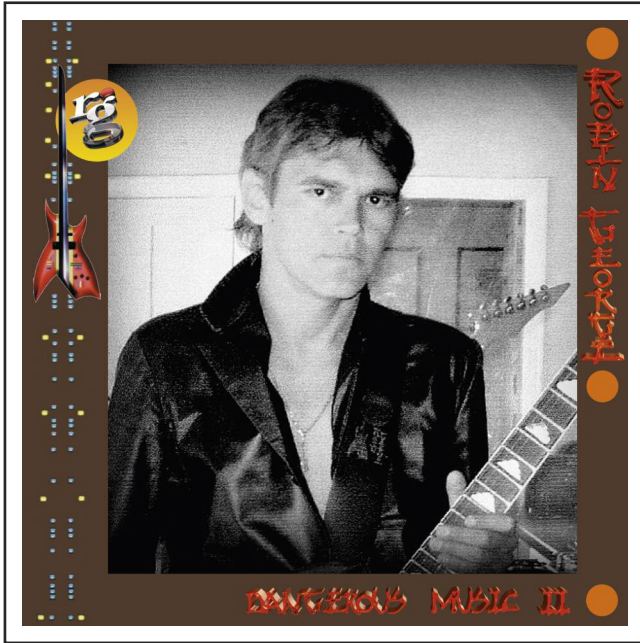

RELEASE DATE

6th April 2015

TRACKLISTING

1. Dangerous Music
2. Streetwise
3. I Believed In You
4. Heart To Heart
5. The American Way
6. Flying
7. Don't Come Crying
8. Machine
9. Computer Games
10. Ace In My Hand
11. Stop
12. Tragedy
13. No More Mr Nice Guy
14. Chance Of A Lifetime
15. Mona Lisa Smile
16. Red For Danger
17. Johnny

Artist: ROBIN GEORGE
Title: Dangerous Music II
Cat No: SJPCD462

Formats: CD and DIGITAL

Dealer Price: £7.59

Barcode:

ROBIN GEORGE enjoyed a worldwide hit single in 1985 with "Heartline" and his stock was high as he entered the studio to record a follow up to his critically acclaimed album "Dangerous Music". The album had the working title "Dangerous Music 11" and was produced by acclaimed producer **GUS DUDGEON**.

The band recording the album broke up and Robin then formed **NOTORIOUS** with former Diamond Head frontman **SEAN HARRIS** (released on Angel Air "Radio Silence" SJPCD332)

SALES FEATURES

1. Proven track record for **ROBIN GEORGE** releases
2. Informative sleeve notes by **JOE GEESIN**
3. **ROBIN GEORGE** is available for interview to promote the release. Contact peter@angelair.co.uk to arrange
4. Also available on **Angel Air**